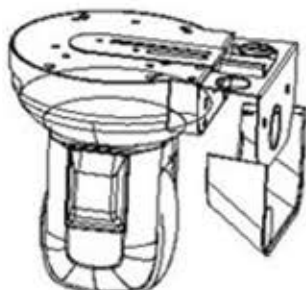

## Dimension:

- ⊗ L 124mm x W 120mm x H145mm
- ⊗ N. Weight: 1.3kgs
- ⊗ G. Weight: 1.5kgs

## Bottom board

**Specification sheet**

Image SenSor	Sensor	1/2.7" HD color CMOS
	Signal System	PAL/NTSC
	Minimum Scene Illumination	0.5Lux at F2.0
	White Balance	AUTO/Manual
	Gain Control	AUTO
	Back-light compensation	ON/OFF
	S/N Ratio	>50db
Lens	Lens	4 mm
	Iris	AUTO/Manual
	Zoom	Fixed lens
	Hov	72.5 degree
Video Output	USB Interface	
Video format	1080p@30, 720p@30	
Control Decoder	EIA/RS-485, USB	
Communication	EIA/RS-232 ( Bidirectional )	
PTZ Control Protocol	VISCA, PELCO-D	
Baud Rate	9600/38400bps	
Patrol tours	4	
Preset	64	
Save status after Power off	Support	
Speed Matching Function	Support	
Image Auto Flip	Support	
Pan Speed	0-280 degrees/s	
Tilt Speed	0-100 degrees/s	
Pan Rotation Angle	360 degrees	
Tilt Rotation Angle	+ 90 degrees, - 45 degree	
Auto Pan Scan	Support	
Boundary Scan	0-359 degree ( Programmable )	
Remoter Control	IR Wireless remote control P/T/Z	
Power	DC12V ±10% 1.2A	
Operation Temperature	0℃ ~ 50℃	
Environmental humidity	0-95%RH(non-condensaion)	
Length X width X high	124x120x145mm/220x175x220mm(NET/PACKAGE)	
Weight	640g/1100g(NET/PACKAGE)	

## Accessories kits in package:

1x HD Color Video Camera  
 1x DC 12V/2A Power Adaptor  
 1x User's manual

1x Installation brackets & screws  
 1x RS 232 Control Cable  
 1x 5meters USB Cable

1x IR Remote Controller

## Installation

**Ceiling mount**

**Wall mount**

**Wall mount**